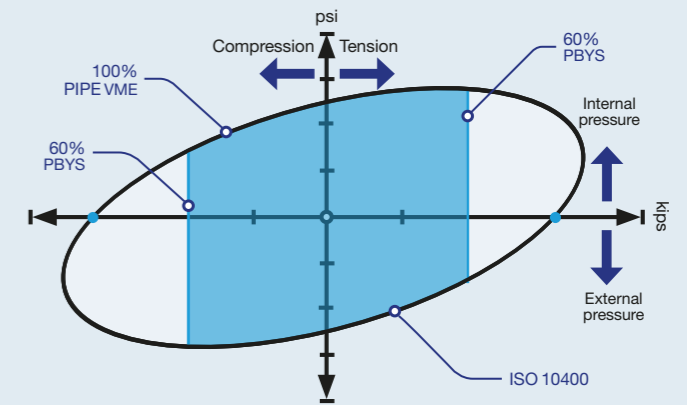

PERFORMANCE

- High yield, lighter weight pipes allow for slim design and better clearance
- Metal-to-metal seal provides internal pressure gas tightness
- Sealability validated with combined loads and gas pressure, up to API RP 5C5: 2017 CAL-I (GAS)
- 100% PBYS (Pipe Body Yield Strength) resistance in tension and compression
- 100% ISO 10400 collapse (external pressure)
- 100% MIYP (Minimal Internal Yield Pressure) of the pipe body
- Easy running and fast make-up with double start thread and standard running equipment
- No need for welding operations

APPLICATIONS

- HP / HT wells
- Deep wells
- Offshore wells

COST EFFECTIVE

VAM® LOX is easier and faster to run. Every minute saved is money gained.

EASY TO RUN

Fast make-up design. No risk of back-out.

GAS TIGHT

VAM® LOX's engineered internal metal seal design guarantees **gas tightness** under combined loads enhancing **well integrity**.

VAM® LOX - EXAMPLE OF MAXIMUM LOAD SERVICE ENVELOPE FOR API RP 5C5: 2017 CAL-I (GAS) PERFORMANCE

PRODUCT RANGE

- Pipe:** Seamless and welded
- OD*:** 18 5/8" and 20"
- Grades:** Carbon and Sour Service
- YS:** From 55 ksi to 125 ksi

YOUR PARTNER, SETTING THE PACE FOR INNOVATION AND PERFORMANCE EVOLUTION